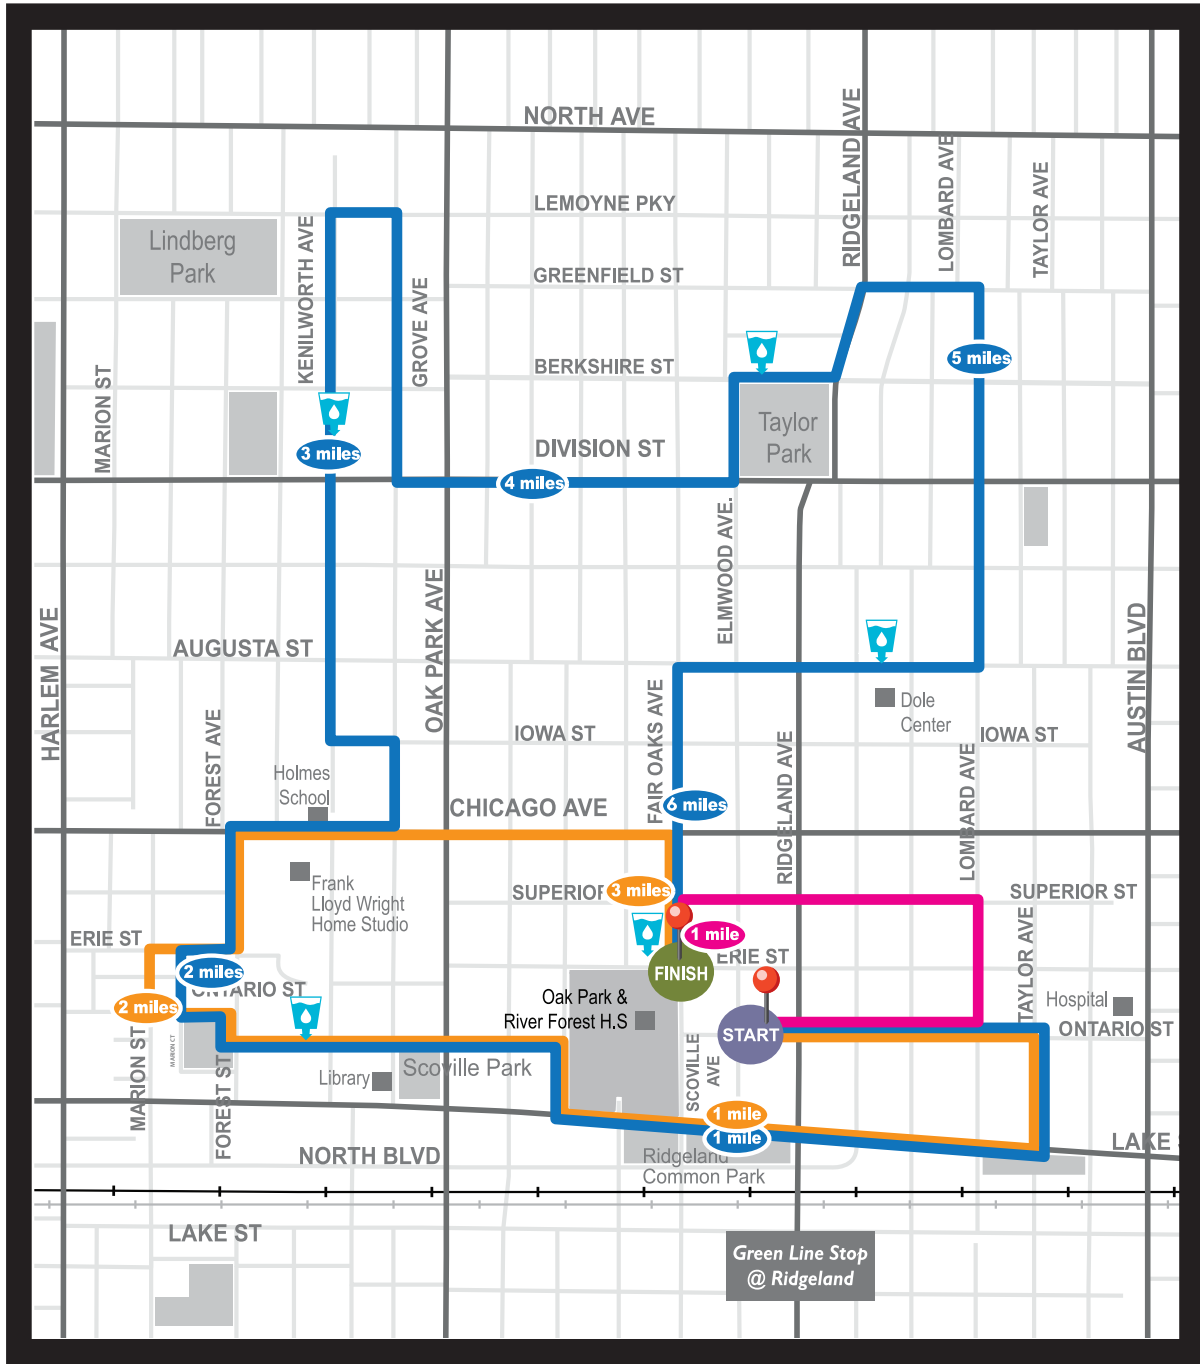

# FLW RACE MAP

**10K Run: 8:00A**  
6.2 MILES

**5K Run/Walk: 8:30/8:45A**  
3.1 MILES

**Youth Mile: 9:15A**  
1 MILE

PARKS FOUNDATION OF OAK PARK PRESENTS:

**FRANK  
LLOYD  
WRIGHT  
RACES**  
10.20.2024

5K ■ 10K ■ YOUTH MILE

## WATER STATIONS

Forest & Ontario

Division & Kenilworth

Elmwood & Berkshire

Augusta & Cuyler

**FINISH LINE**  
Ontario & Scoville