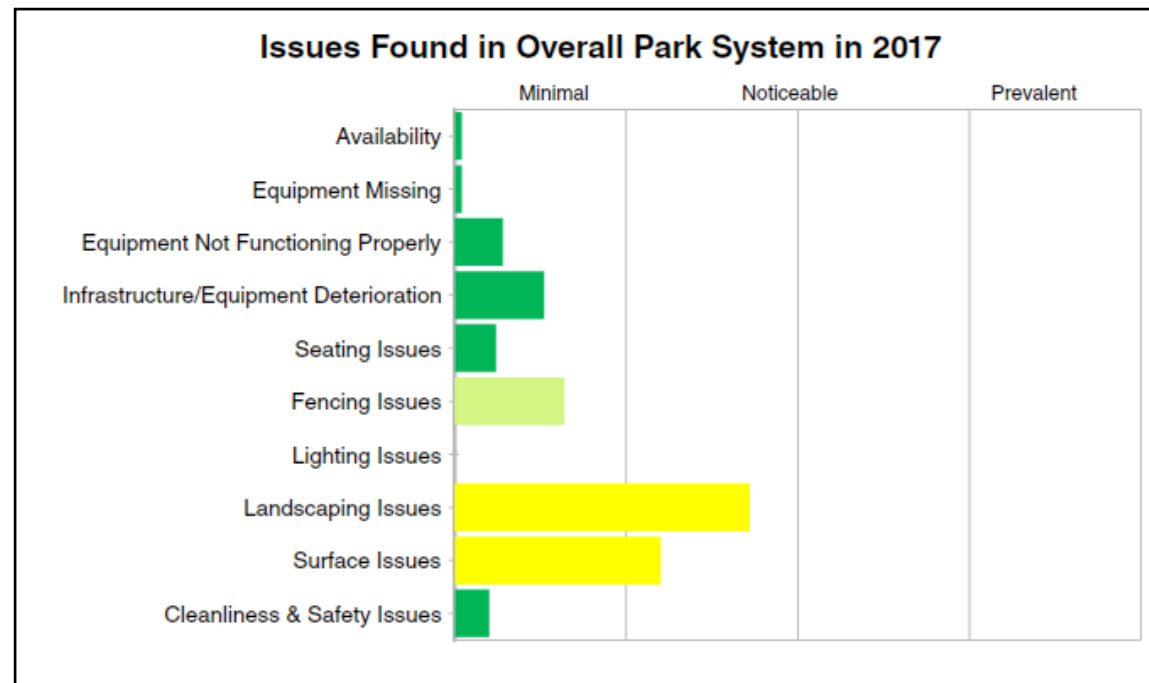

2017 PARK REPORT CARD

SUMMARY

B+

Rank	Park	Score
1	Cheney Mansion	94
2	Maple Park	93
3	Fox Park	92
3	Ridgeland Common	92
5	Austin Gardens	91
5	Scoville Park	91
7	Longfellow Park	90
7	Randolph Park	90
9	Lindberg Park	89
10	Andersen Park	88
10	Barrie Park	88
13	Field Park	87
14	Rehm Park	86
14	Wenonah Park	86
16	Taylor Park	85
17	Carroll Park	83
18	Mills Park	82
19	Stevenson Park	76
Average Score		88

2016 PARK REPORT CARD SUMMARY

B

Rank	Park	Score
1	Ridgeland Common	91
1	Austin Gardens	91
3	Randolph Park	89
4	Cheney Mansion	88
4	Wenonah Park	88
6	Fox Park	86
6	Mills Park	86
8	Lindberg Park	85
9	Longfellow Park	84
9	Scoville Park	84
11	Carroll Park	82
12	Andersen Park	81
12	Euclid Square	81
12	Stevenson Park	81
15	Barrie Park	80
16	Field Park	79
16	Taylor Park	79
18	Maple Park	78
19	Rehm Park	76
Average Score		84