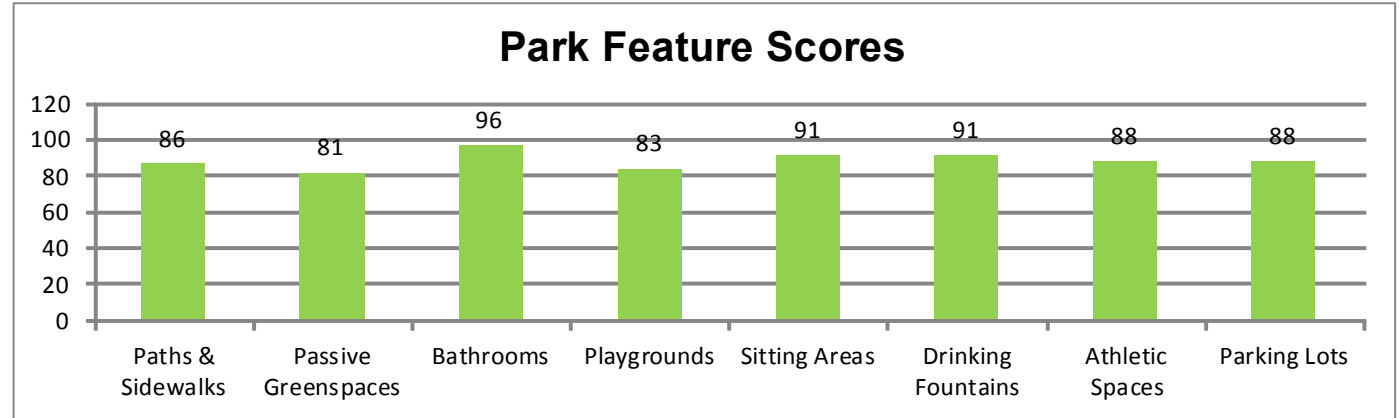

2017 PARK REPORT CARD

SUMMARY

B+

Rank	Park	Score
1	Cheney Mansion	94
2	Maple Park	93
3	Fox Park	92
3	Ridgeland Common	92
5	Austin Gardens	91
5	Scoville Park	91
7	Longfellow Park	90
7	Randolph Park	90
9	Lindberg Park	89
10	Andersen Park	88
10	Barrie Park	88
13	Field Park	87
14	Rehm Park	86
14	Wenonah Park	86
16	Taylor Park	85
17	Carroll Park	83
18	Mills Park	82
19	Stevenson Park	76
Average Score		88

2016 PARK REPORT CARD SUMMARY

B

Rank	Park	Score
1	Ridgeland Common	91
1	Austin Gardens	91
3	Randolph Park	89
4	Cheney Mansion	88
4	Wenonah Park	88
6	Fox Park	86
6	Mills Park	86
8	Lindberg Park	85
9	Longfellow Park	84
9	Scoville Park	84
11	Carroll Park	82
12	Andersen Park	81
12	Euclid Square	81
12	Stevenson Park	81
15	Barrie Park	80
16	Field Park	79
16	Taylor Park	79
18	Maple Park	78
19	Rehm Park	76
Average Score		84